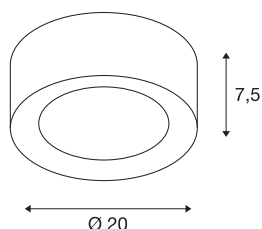

## FERA 25 CL DALI

### Indoor LED surface-mounted ceiling light, white

The FERA 25 240V LED ceiling light impresses with its simple, clear design and high luminosity. The built-in LEDs produce outstanding lumen output. Thus, the fitting can be used for general room lighting. Thanks to the built-in LED driver, the light is ready for direct connection to 230V AC. This luminaire contains built-in LED lamps.

### TECHNICAL DATA

Item no.:	1002967
Number of different light outlets	1
Primary nominal voltage	220-240V ~50/60Hz mA/V
Secondary power / secondary voltage	500mA
Height	7.5 cm
Diameter	20 cm
Net weight	0.796 kg
Gross weight	1.132 kg
IP Code	IP 20
Safety class	I
Assembly	Surface
Assembly details	Ceiling
Dimmable	Yes
Dimming technology	DALI
Wattage	20 W
Lumen	1650 lm
Colour temperature	3000/4000 Kelvin
Beam angle	90 °
Color	white
CRI	80
LXXBXX data	L70B50
Ambient temperature	25 °C

## Light Source

916435	 A small icon for energy labeling, consisting of a green arrow pointing right with the letter 'D' inside, and the letters 'A' and 'G' stacked vertically to its left.	<b>Maximum ambient temperature</b>	30 °C
		<b>BIG WHITE Page</b>	284