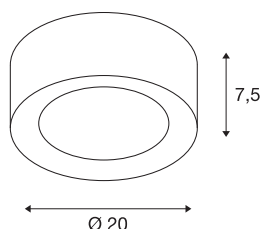

## FERA 25 CL DALI

Indoor LED surface-mounted ceiling light, black

The FERA 25 240V LED ceiling light impresses with its simple, clear design and high luminosity. The built-in LEDs produce outstanding lumen output. Thus, the fitting can be used for general room lighting. Thanks to the built-in LED driver, the light is ready for direct connection to 230V AC. This luminaire contains built-in LED lamps.

## TECHNICAL DATA

Item no.:	1002968
Number of different light outlets	1
Primary nominal voltage	220-240V ~50/60Hz mA/V
Secondary power / secondary voltage	500mA
Height	7.5 cm
Diameter	20 cm
Net weight	0.807 kg
Gross weight	1.144 kg
IP Code	IP 20
Safety class	I
Assembly	Surface
Assembly details	Ceiling
Dimmable	Yes
Dimming technology	DALI
Wattage	20 W
Lumen	1650 lm
Colour temperature	3000/4000 Kelvin
Beam angle	90 °
Color	black
CRI	80
LXXBXX data	L70B50
Ambient temperature	25 °C

## Light Source

916435	 A small icon for energy labeling, consisting of a vertical rectangle with 'A' at the top, 'G' at the bottom, and a green arrow pointing right with a white 'D' inside.	<b>Maximum ambient temperature</b>	30 °C
		<b>BIG WHITE Page</b>	284