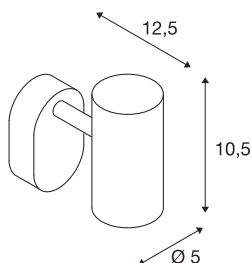

NOBLO I

Indoor LED surface-mounted ceiling light 2700K black

NOBLO rotating and tilting LED spotlight for surface mounting on walls and ceilings. The luminaire impresses with its slim design and is therefore ideal for modern lighting concepts. The luminaire is made from aluminium and equipped with a Premium LED module. The luminaire is available in three housing colours with two or three light outlets.

TECHNICAL DATA

Item no.:	1002969
Number of different light outlets	1
Primary nominal voltage	220-240V ~50/60Hz mA/V
Secondary power / secondary voltage	350mA
Length	9 cm
Width	10.5 cm
Height	12.7 cm
Net weight	0.338 kg
Gross weight	0.433 kg
IP Code	IP 20
Safety class	I
Assembly	Surface
Assembly details	Ceiling, Wall
Dimmable	Yes
Dimming technology	trailing edge
Wattage	8 W
Lumen	620 lm
Colour temperature	2700 Kelvin
Beam angle	36 °
Color	black
CRI	80
LXXBXX data	L70B50