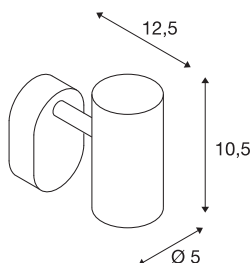

NOBLO I

Indoor LED surface-mounted ceiling light 2700K silver

NOBLO rotating and tilting LED spotlight for surface mounting on walls and ceilings. The luminaire impresses with its slim design and is therefore ideal for modern lighting concepts. The luminaire is made from aluminium and equipped with a Premium LED module. The luminaire is available in three housing colours with two or three light outlets.

TECHNICAL DATA

Item no.:	1002971
Number of different light outlets	1
Primary nominal voltage	220-240V ~50/60Hz mA/V
Secondary power / secondary voltage	350mA
Length	9 cm
Width	10.5 cm
Height	12.7 cm
Net weight	0.321 kg
Gross weight	0.407 kg
IP Code	IP 20
Safety class	I
Assembly	Surface
Assembly details	Ceiling, Wall
Dimmable	Yes
Dimming technology	trailing edge
Wattage	8 W
Lumen	620 lm
Colour temperature	2700 Kelvin
Beam angle	36 °
Color	silver
CRI	80
LXXBXX data	L70B50