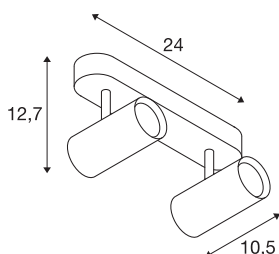

NOBLO II

Indoor LED surface-mounted ceiling light 2700K black

NOBLO rotating and tilting LED spotlight for surface mounting on walls and ceilings. The luminaire impresses with its slim design and is therefore ideal for modern lighting concepts. The luminaire is made from aluminium and equipped with a Premium LED module. The luminaire is available in three housing colours with two or three light outlets.

TECHNICAL DATA

Item no.:	1002973
Number of different light outlets	2
Primary nominal voltage	220-240V ~50/60Hz mA/V
Secondary power / secondary voltage	350mA
Length	24 cm
Width	10.5 cm
Height	12.7 cm
Net weight	0.697 kg
Gross weight	0.938 kg
IP Code	IP 20
Safety class	I
Assembly	Surface
Assembly details	Ceiling, Wall
Dimmable	Yes
Dimming technology	trailing edge
Wattage	16 W
Lumen	1240 lm
Colour temperature	2700 Kelvin
Beam angle	36 °
Color	black
CRI	80
LXXBXX data	L70B50