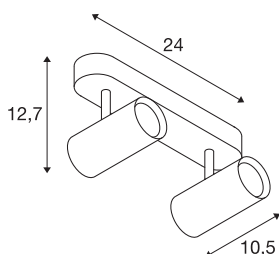

NOBLO II

Indoor LED surface-mounted ceiling light 2700K white

NOBLO rotating and tilting LED spotlight for surface mounting on walls and ceilings. The luminaire impresses with its slim design and is therefore ideal for modern lighting concepts. The luminaire is made from aluminium and equipped with a Premium LED module. The luminaire is available in three housing colours with two or three light outlets.

TECHNICAL DATA

Item no.:	1002974
Number of different light outlets	2
Primary nominal voltage	220-240V ~50/60Hz mA/V
Secondary power / secondary voltage	350mA
Length	24 cm
Width	10.5 cm
Height	12.7 cm
Net weight	0.701 kg
Gross weight	0.939 kg
IP Code	IP 20
Safety class	I
Assembly	Surface
Assembly details	Ceiling, Wall
Dimmable	Yes
Dimming technology	trailing edge
Wattage	16 W
Lumen	1240 lm
Colour temperature	2700 Kelvin
Beam angle	36 °
Color	white
CRI	80
LXXBXX data	L70B50