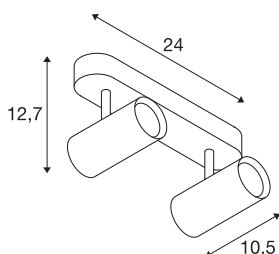

NOBLO II

Indoor LED surface-mounted ceiling light 2700K silver

NOBLO rotating and tilting LED spotlight for surface mounting on walls and ceilings. The luminaire impresses with its slim design and is therefore ideal for modern lighting concepts. The luminaire is made from aluminium and equipped with a Premium LED module. The luminaire is available in three housing colours with two or three light outlets.

TECHNICAL DATA

Item no.:	1002975
Number of different light outlets	2
Primary nominal voltage	220-240V ~50/60Hz mA/V
Secondary power / secondary voltage	350mA
Length	24 cm
Width	10.5 cm
Height	12.7 cm
Net weight	0.676 kg
Gross weight	0.919 kg
IP Code	IP 20
Safety class	I
Assembly	Surface
Assembly details	Ceiling, Wall
Dimmable	Yes
Dimming technology	trailing edge
Wattage	16 W
Lumen	1240 lm
Colour temperature	2700 Kelvin
Beam angle	36 °
Color	silver
CRI	80
LXXBXX data	L70B50