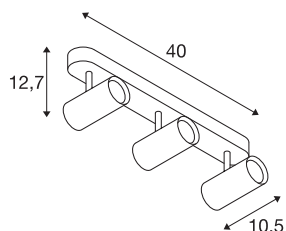

## NOBLO III

Indoor LED surface-mounted ceiling light 2700K black

NOBLO rotating and tilting LED spotlight for surface mounting on walls and ceilings. The luminaire impresses with its slim design and is therefore ideal for modern lighting concepts. The luminaire is made from aluminium and equipped with a Premium LED module. The luminaire is available in three housing colours with two or three light outlets.

## TECHNICAL DATA

Item no.:	1002976
Number of different light outlets	3
Primary nominal voltage	220-240V ~50/60Hz mA/V
Secondary power / secondary voltage	350mA
Length	40 cm
Width	10.5 cm
Height	12.7 cm
Net weight	1.07 kg
Gross weight	1.408 kg
IP Code	IP 20
Safety class	I
Assembly	Surface
Assembly details	Ceiling, Wall
Dimmable	Yes
Dimming technology	trailing edge
Wattage	24 W
Lumen	1860 lm
Colour temperature	2700 Kelvin
Beam angle	36 °
Color	black
CRI	80
LXXBXX data	L70B50