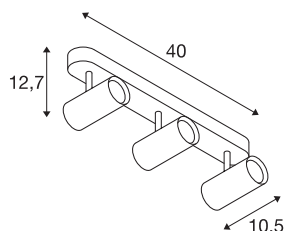

NOBLO III

Indoor LED surface-mounted ceiling light 2700K white

NOBLO rotating and tilting LED spotlight for surface mounting on walls and ceilings. The luminaire impresses with its slim design and is therefore ideal for modern lighting concepts. The luminaire is made from aluminium and equipped with a Premium LED module. The luminaire is available in three housing colours with two or three light outlets.

TECHNICAL DATA

Item no.:	1002977
Number of different light outlets	3
Primary nominal voltage	220-240V ~50/60Hz mA/V
Secondary power / secondary voltage	350mA
Length	40 cm
Width	10.5 cm
Height	12.7 cm
Net weight	1.07 kg
Gross weight	1.408 kg
IP Code	IP 20
Safety class	I
Assembly	Surface
Assembly details	Ceiling, Wall
Dimmable	Yes
Dimming technology	trailing edge
Wattage	24 W
Lumen	1860 lm
Colour temperature	2700 Kelvin
Beam angle	36 °
Color	white
CRI	80
LXXBXX data	L70B50