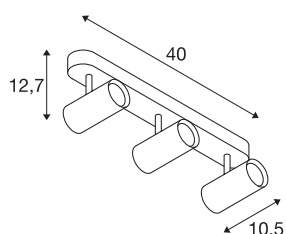

NOBLO III

Indoor LED surface-mounted ceiling light 2700K silver

NOBLO rotating and tilting LED spotlight for surface mounting on walls and ceilings. The luminaire impresses with its slim design and is therefore ideal for modern lighting concepts. The luminaire is made from aluminium and equipped with a Premium LED module. The luminaire is available in three housing colours with two or three light outlets.

TECHNICAL DATA

Item no.:	1002978
Number of different light outlets	3
Primary nominal voltage	220-240V ~50/60Hz mA/V
Secondary power / secondary voltage	350mA
Length	40 cm
Width	10.5 cm
Height	12.7 cm
Net weight	1.02 kg
Gross weight	1.357 kg
IP Code	IP 20
Safety class	I
Assembly	Surface
Assembly details	Ceiling, Wall
Dimmable	Yes
Dimming technology	trailing edge
Wattage	24 W
Lumen	1860 lm
Colour temperature	2700 Kelvin
Beam angle	36 °
Color	silver
CRI	80
LXXBXX data	L70B50