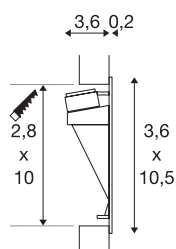

### Indoor recessed wall light 3000K white

Aluminium recessed wall light NOTAPO I WL. The invisibly installed LED emits its light indirectly onto the surface to be illuminated. This makes glare-free illumination of walkways and staircases possible, for example. The NOTAPO I recessed fitting is available with a white housing. An installation frame and a mounting box for installation in masonry are optionally available. This luminaire contains built-in LED lamps.

## TECHNICAL DATA

Item no.:	1002979
Secondary power / secondary voltage	700mA
Width	3.6 cm
Height	10.5 cm
Depth	3.8 cm
Installation length	10 cm
Installation width	2.8 cm
Installation depth	5 cm
Net weight	0.077 kg
Gross weight	0.117 kg
IP Code	IP 20
Safety class	III
Assembly	Recessed
Assembly details	Wall, Wall with Acc.
Lumen	6 lm
Colour temperature	3000 Kelvin
Color	white
CRI	90
LXXBXX data	L70B50
Maximum ambient temperature	40 °C
BIG WHITE Page	410