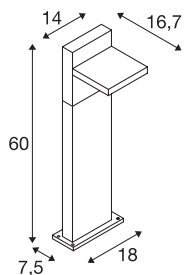

TECHNICAL DATA

Item no.:	1002991
Primary nominal voltage	100-277V ~50/60Hz mA/V
Secondary power / secondary voltage	300mA
Length	14 cm
Width	3.6 cm
Height	60 cm
Net weight	2.691 kg
Gross weight	3.34 kg
IP Code	IP 55
Safety class	I
Impact resistance class	IK03
Impact resistance	0,35 Joule
Assembly	Surface
Assembly details	Ground
Wattage	14 W
Lumen	750 lm
Colour temperature	3000/4000 Kelvin
Color	anthracite
CRI	80
LXXBXX data	L70B50
Ambient temperature	40 °C
Minimum ambient temperature	-25 °C

Light Source

916636	
--------	---

Accessories

228730	CONNECTION BOX , 3-pin, IP68
--------	---------------------------------

Maximum ambient temperature	40 °C
BIG WHITE Page	576