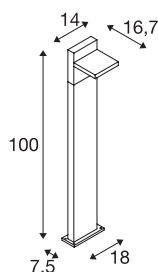

## TECHNICAL DATA

Item no.:	1002992
Primary nominal voltage	100-277V ~50/60Hz mA/V
Secondary power / secondary voltage	300mA
Length	14 cm
Width	3.6 cm
Height	100 cm
Net weight	3.59 kg
Gross weight	4.42 kg
IP Code	IP 55
Safety class	I
Impact resistance class	IK03
Impact resistance	0,35 Joule
Assembly	Surface
Assembly details	Ground
Wattage	14 W
Lumen	750 lm
Colour temperature	3000/4000 Kelvin
Color	anthracite
CRI	80
LXXBXX data	L70B50
Ambient temperature	40 °C
Minimum ambient temperature	-25 °C

## Accessories

228730	CONNECTION BOX , 3-pin, IP68
--------	---------------------------------

Maximum ambient temperature	40 °C
BIG WHITE Page	576