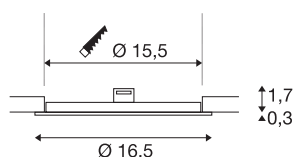

SENSER 18

Indoor LED recessed ceiling light round white 3000K

The SENSER recessed fitting made from aluminium is available in white and silver-grey, and with a round or square shade. The rigid Premium LED insert produces homogeneous base illumination over a wide area thanks to its extensive beam angle. If you are looking for a recessed ceiling light with a shallow installation depth, SENSER is just the job.

TECHNICAL DATA

Item no.:	1003009
Secondary power / secondary voltage	350mA
Height	2 cm
Diameter	16.5 cm
Installation diameter	15.5 cm
Installation depth	3 cm
Net weight	0.196 kg
Gross weight	0.252 kg
IP Code	IP 20
Safety class	III
Impact resistance class	IK02
Impact resistance	0,2 Joule
Assembly	Recessed
Assembly details	Ceiling
Lumen	860 lm
Colour temperature	3000 Kelvin
Color	white
CRI	90
LXXBXX data	L70B50
Ambient temperature	25 °C
BIG WHITE Page	389