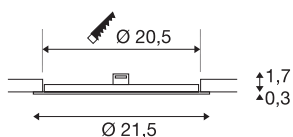

### Indoor LED recessed ceiling light round white 3000K

The SENSER recessed fitting made from aluminium is available in white and silver-grey, and with a round or square shade. The rigid Premium LED insert produces homogeneous base illumination over a wide area thanks to its extensive beam angle. If you are looking for a recessed ceiling light with a shallow installation depth, SENSER is just the job.

## TECHNICAL DATA

Item no.:	1003010
Secondary power / secondary voltage	500mA
Height	2 cm
Diameter	21.5 cm
Installation diameter	20.5 cm
Installation depth	3 cm
Net weight	0.308 kg
Gross weight	0.386 kg
IP Code	IP 20
Safety class	III
Impact resistance class	IK02
Impact resistance	0,2 Joule
Assembly	Recessed
Assembly details	Ceiling
Lumen	1200 lm
Colour temperature	3000 Kelvin
Color	white
CRI	90
LXXBXX data	L70B50
Ambient temperature	25 °C
BIG WHITE Page	389