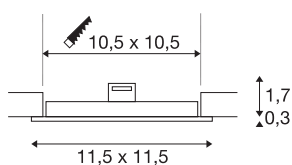

## TECHNICAL DATA

Item no.:	1003011
Secondary power / secondary voltage	200mA
Length	11.5 cm
Width	11.5 cm
Height	2 cm
Installation length	10.5 cm
Installation width	10.5 cm
Installation depth	3 cm
Net weight	0.128 kg
Gross weight	0.192 kg
IP Code	IP 20
Safety class	III
Impact resistance class	IK02
Impact resistance	0,2 Joule
Assembly	Recessed
Assembly details	Ceiling
Lumen	440 lm
Colour temperature	3000 Kelvin
Color	white
CRI	90
LXXBXX data	L70B50
Ambient temperature	25 °C