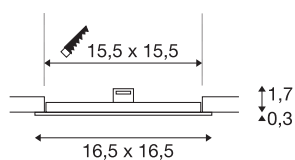

## TECHNICAL DATA

Item no.:	1003012
Secondary power / secondary voltage	350mA
Length	16.5 cm
Width	16.5 cm
Height	2 cm
Installation length	15.5 cm
Installation width	15.5 cm
Installation depth	3 cm
Net weight	0.233 kg
Gross weight	0.324 kg
IP Code	IP 20
Safety class	III
Impact resistance class	IK02
Impact resistance	0,2 Joule
Assembly	Recessed
Assembly details	Ceiling
Lumen	800 lm
Colour temperature	3000 Kelvin
Color	white
CRI	90
LXXBXX data	L70B50
Ambient temperature	25 °C