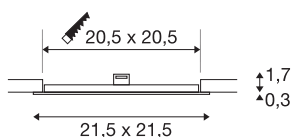

SENSER 24

Indoor LED recessed ceiling light square white 3000K

The SENSER recessed fitting made from aluminium is available in white and silver-grey, and with a round or square shade. The rigid Premium LED insert produces homogeneous base illumination over a wide area thanks to its extensive beam angle. If you are looking for a recessed ceiling light with a shallow installation depth, SENSER is just the job.

TECHNICAL DATA

Item no.:	1003013
Secondary power / secondary voltage	500mA
Length	21.5 cm
Width	21.5 cm
Height	2 cm
Installation length	20.5 cm
Installation width	20.5 cm
Installation depth	3 cm
Net weight	0.371 kg
Gross weight	0.486 kg
IP Code	IP 20
Safety class	III
Impact resistance class	IK02
Impact resistance	0,2 Joule
Assembly	Recessed
Assembly details	Ceiling
Lumen	1100 lm
Colour temperature	3000 Kelvin
Color	white
CRI	90
LXXBXX data	L70B50
Ambient temperature	25 °C