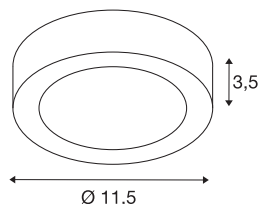

## SENSER 12

Indoor LED surface-mounted ceiling light round white 3000K

The flat SENSER wall and ceiling light made from aluminium is available in white and silver-grey, in a round or square version. The rigid Premium LED insert produces homogeneous base illumination over a wide area thanks to its extensive beam angle.

## TECHNICAL DATA

Item no.:	1003014
Primary nominal voltage	220-240V ~50/60Hz mA/V
Secondary power / secondary voltage	200mA
Height	3.5 cm
Diameter	11.5 cm
Net weight	0.271 kg
Gross weight	0.316 kg
IP Code	IP 20
Safety class	I
Impact resistance class	IK02
Impact resistance	0,2 Joule
Assembly	Surface
Assembly details	Ceiling, Wall
Dimmable	Yes
Dimming technology	trailing edge
Wattage	8.4 W
Lumen	420 lm
Colour temperature	3000 Kelvin
Color	white
CRI	90
LXXBXX data	L70B50
Ambient temperature	25 °C