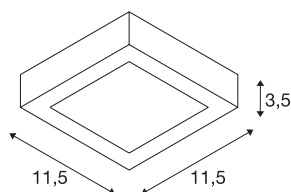

SENSER 12

Indoor LED surface-mounted ceiling light square white 3000K

The flat SENSER wall and ceiling light made from aluminium is available in white and silver-grey, in a round or square version. The rigid Premium LED insert produces homogeneous base illumination over a wide area thanks to its extensive beam angle.

TECHNICAL DATA

Item no.:	1003017
Primary nominal voltage	220-240V ~50/60Hz mA/V
Secondary power / secondary voltage	200mA
Length	11.5 cm
Width	11.5 cm
Height	3.5 cm
Net weight	0.315 kg
Gross weight	0.358 kg
IP Code	IP 20
Safety class	I
Impact resistance class	IK02
Impact resistance	0,2 Joule
Assembly	Surface
Assembly details	Ceiling, Wall
Dimmable	Yes
Dimming technology	trailing edge
Wattage	8.4 W
Lumen	440 lm
Colour temperature	3000 Kelvin
Color	white
CRI	90
LXXBXX data	L70B50