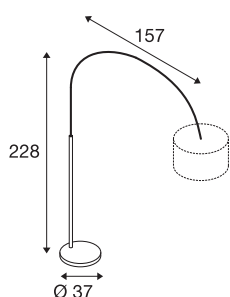

## FENDA BOW BASIS E27

### Indoor floor stand white

With the FENDA BOW BASIS, the iconic bow floor stand becomes a new edition with a fresh design. Thanks to the chrome-coloured bow arm anchored in a solid base plate, the luminaire bridges the one meter distance from the base to the shade. The base allows it to be combined with various shades from the FENDA series. To ensure the best illumination, the bow arm can itself be rotated by 180°. Fitted with an E27 socket, the FENDA BOW BASIS is suitable for the use of LED and energy-saving lamps. The electrical connection is made directly to the 230V mains power supply thanks to the European flat plug. There is also a foot switch in the connection lead.

### TECHNICAL DATA

Item no.:	1003028
Socket	E27
Number of sockets	1
Primary nominal voltage	220-240V ~50/60Hz mA/V
Horizontal rotation range	180 °
Length	157 cm
Width	37 cm
Height	228 cm
Net weight	23.331 kg
Gross weight	26.327 kg
IP Code	IP 20
Safety class	II
Impact resistance class	IK03
Impact resistance	0,35 Joule
Assembly	Mobile
Wattage	25 W
Color	white
BIG WHITE Page	106