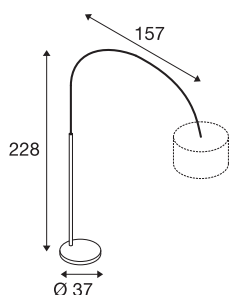

FENDA BOW BASIS E27

Indoor floor stand black

With the FENDA BOW BASIS, the iconic bow floor stand becomes a new edition with a fresh design. Thanks to the chrome-coloured bow arm anchored in a solid base plate, the luminaire bridges the one meter distance from the base to the shade. The base allows it to be combined with various shades from the FENDA series. To ensure the best illumination, the bow arm can itself be rotated by 180°. Fitted with an E27 socket, the FENDA BOW BASIS is suitable for the use of LED and energy-saving lamps. The electrical connection is made directly to the 230V mains power supply thanks to the European flat plug. There is also a foot switch in the connection lead.

TECHNICAL DATA

Item no.:	1003029
Socket	E27
Number of sockets	1
Primary nominal voltage	220-240V ~50/60Hz mA/V
Horizontal rotation range	180 °
Length	157 cm
Width	37 cm
Height	228 cm
Net weight	22.408 kg
Gross weight	25.212 kg
IP Code	IP 20
Safety class	II
Impact resistance class	IK03
Impact resistance	0,35 Joule
Assembly	Mobile
Wattage	25 W
Color	black
BIG WHITE Page	106