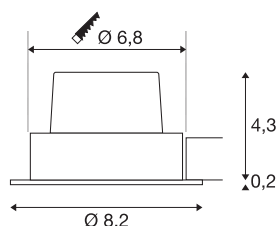

NEW TRIA 68 I CS

Indoor LED recessed ceiling light black 2700K round

You get particularly pleasant, dimmable light for your rooms thanks to the integrated Premium LED in the NEW TRIA 68 I CS recessed ceiling light. Of course, there are many usage options for the luminaire. The NEW TRIA 68 I CS is particularly suitable as a spotlight for accent lighting. With a CRI value of greater than or equal to 80, the NEW TRIA 68 I CS is very suitable for true-colour lighting of sales or office premises. The anticipated service life of 40,000 hours makes the NEW TRIA 68 I CS sustainable and low-maintenance. A convenient ceiling cut-out with a standard core bit is possible, making installation easier.

TECHNICAL DATA

Item no.:	1003065
Primary nominal voltage	220-240V ~50/60Hz mA/V
Secondary power / secondary voltage	500mA
Height	4.5 cm
Diameter	8.2 cm
Installation diameter	6.8 cm
Installation depth	5 cm
Net weight	0.27 kg
Gross weight	0.322 kg
IP Code	IP 20
Safety class	II
Assembly	Recessed
Assembly details	Ceiling
Dimmable	Yes
Dimming technology	Leading edge
Wattage	11 W
Lumen	800 lm
Colour temperature	2700 Kelvin
Beam angle	38 °
Color	black
CRI	80
LXXBXX data	L70B50