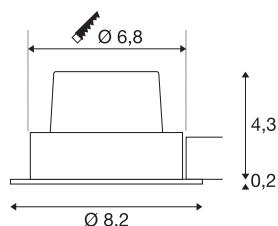

NEW TRIA 68 I CS

Indoor LED recessed ceiling light alu 2700K round

Are you looking for amazing, dimmable light for your living areas and business premises? You get this thanks to the integrated Premium LED in the NEW TRIA 68 I CS recessed ceiling light. Of course, there are many different usage options for the luminaire. The NEW TRIA 68 I CS is particularly suitable as a spotlight for accent lighting. With a CRI value of greater than or equal to 80, the NEW TRIA 68 I CS recessed ceiling light is very suitable for true-colour lighting of sales or office premises. This recessed ceiling light is sustainable and low-maintenance thanks to the anticipated service life of 40,000 hours. A convenient ceiling cut-out with a standard core bit is possible, making installation easier.

TECHNICAL DATA

Item no.:	1003067
Primary nominal voltage	220-240V ~50/60Hz mA/V
Secondary power / secondary voltage	500mA
Height	4.5 cm
Diameter	8.2 cm
Installation diameter	6.8 cm
Installation depth	5 cm
Net weight	0.261 kg
Gross weight	0.316 kg
IP Code	IP 20
Safety class	II
Assembly	Recessed
Assembly details	Ceiling
Dimmable	Yes
Dimming technology	Leading edge
Wattage	11 W
Lumen	800 lm
Colour temperature	2700 Kelvin
Beam angle	38 °
Color	aluminium
CRI	80
LXXBXX data	L70B50