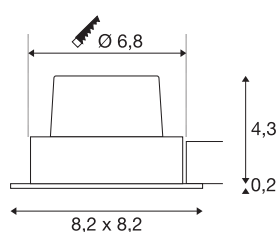

## TECHNICAL DATA

Item no.:	1003070
Primary nominal voltage	220-240V ~50/60Hz mA/V
Secondary power / secondary voltage	500mA
Length	8.2 cm
Width	8.2 cm
Height	4.5 cm
Installation diameter	6.8 cm
Installation depth	5 cm
Net weight	0.279 kg
Gross weight	0.343 kg
IP Code	IP 20
Safety class	II
Assembly	Recessed
Assembly details	Ceiling
Dimmable	Yes
Dimming technology	Leading edge
Wattage	11 W
Lumen	800 lm
Colour temperature	2700 Kelvin
Beam angle	38 °
Color	aluminium
CRI	80