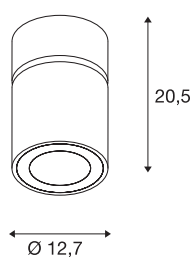

SUPROS MOVE CL

Indoor LED ceiling mounted light, round, white, 4000K, 60° reflector, CRI90, 2700lm

The SUPROS light series impresses with its multitude of possible applications, excellent LED technology and its harmonious design. With its very high luminous flux, the SUPROS product family is ideally suited to replace power-hungry, conventional lighting installations. The wide-area reflector included in the delivers can be replaced by reflectors with narrower beam angles which are optionally available. This can be done without the need for tools. With the factory-installed LED driver, all the luminaires in the series are suitable for direct connection to the 230V mains supply.

TECHNICAL DATA

Item no.:	1003288
Primary nominal voltage	220-240V ~50/60Hz mA/V
Secondary power / secondary voltage	750mA
Height	20.5 cm
Diameter	12.7 cm
Net weight	1.341 kg
Gross weight	1.481 kg
IP Code	IP 20
Safety class	I
Assembly	Surface
Assembly details	Ceiling
Wattage	31 W
Lumen	2700 lm
Colour temperature	4000 Kelvin
Beam angle	60 °
Color	white
CRI	90
LXXBXX data	L70B50
Ambient temperature	25 °C
BIG WHITE Page	270