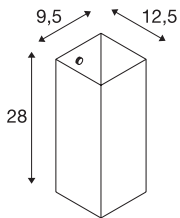

QUADRASS

indoor surface-mounted wall light, E27, white

The QUADRASS wall light consists of a successful combination of metal and glass elements. The E27 socket behind the glass lampshade makes the QUADRASS ready for direct connection to the 230V mains power supply. In order to make the picture of the application as uniform as possible, wall lights with a reading light and a pendant are also available.

TECHNICAL DATA

Item no.:	1003431
Socket	E27
Number of sockets	1
Primary nominal voltage	220-240V ~50/60Hz mA/V
Width	9.5 cm
Height	28 cm
Depth	12.5 cm
Net weight	1.235 kg
Gross weight	1.746 kg
IP Code	IP 20
Safety class	I
Assembly	Surface
Assembly details	Wall
Wattage	40 W
Color	white
BIG WHITE Page	212