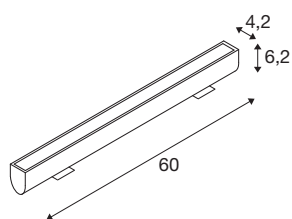

### TECHNICAL DATA

|                                     |                        |
|-------------------------------------|------------------------|
| Item no.:                           | 1003447                |
| Primary nominal voltage             | 220-240V ~50/60Hz mA/V |
| Secondary power / secondary voltage | 450mA                  |
| Width                               | 60 cm                  |
| Height                              | 6.2 cm                 |
| Depth                               | 11.3 cm                |
| Net weight                          | 1.703 kg               |
| Gross weight                        | 1.849 kg               |
| IP Code                             | IP 65                  |
| Safety class                        | I                      |
| Impact resistance class             | IK03                   |
| Impact resistance                   | 0,35 Joule             |
| Assembly                            | Surface                |
| Assembly details                    | Ceiling, Ground, Wall  |
| Number of through-wires             | 12                     |
| Wattage                             | 18 W                   |
| Colour temperature                  | 3000/4000 Kelvin       |
| Color                               | anthracite             |
| CRI                                 | 80                     |
| LXXBXX data                         | L70B50                 |
| Minimum ambient temperature         | -20 °C                 |
| Maximum ambient temperature         | 45 °C                  |