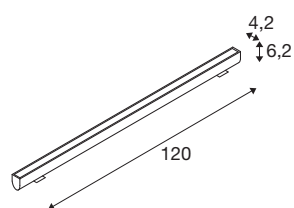

GALEN 120

SP LED PROFILE Outdoor Single Colour CCT switch 3000/4000K

Thanks to the integrated mounting bracket and the splash-proof connection cables, the GALEN LED profile can be installed quickly and easily on walls, floors, or ceilings. It is most suitable as a form of lighting for displays and signs. Added to this is the practical CCT switch, which provides added flexibility as it allows the light colour to be adjusted between 3000K (warm white) and 4000K (neutral white) using an external switch. Robustly made and featuring high-performance LEDs, GALEN is perfect for creating effective or functional lighting in the outdoor areas of shops, hotels, restaurants, or in commercial buildings.

TECHNICAL DATA

Item no.:	1003448
Primary nominal voltage	220-240V ~50/60Hz mA/V
Secondary power / secondary voltage	900mA
Width	120 cm
Height	6.2 cm
Depth	11.3 cm
Net weight	2.774 kg
Gross weight	3.015 kg
IP Code	IP 65
Safety class	I
Impact resistance class	IK03
Impact resistance	0,35 Joule
Assembly	Surface
Assembly details	Ceiling, Ground, Wall
Number of through-wires	10
Wattage	34 W
Lumen	3100 lm
Colour temperature	3000/4000 Kelvin
Color	anthracite
CRI	80
LXXBXX data	L70B50
Minimum ambient temperature	-20 °C