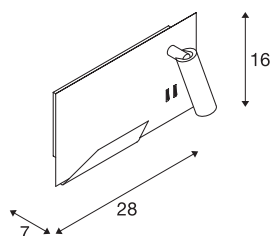

SOMNILA SPOT

indoor LED surface-mounted wall light 3000K black version right incl. USB connection

Developed as an ideal bedside or reading light, the SOMNILA light series provides an innovative and user-friendly luminaire concept. The elegant surface-mounted wall light is made from white or black coated aluminium and impresses with its professionally manufactured mechanics, combined with modern LED technology. Equipped with a USB connection and the necessary Smartphone holder, the luminaire provides real added value. The spotlight can be individually directed, therefore providing ideal and accurate illumination. The second light source is used for general illumination. If necessary, the two light sources of the luminaire, which are separated by the built-in switch, can be switched separately. The luminaires are available in versions for left-hand and right-hand mounting so that they can be perfectly integrated in the room. The luminaire includes built-in LED lamps.

TECHNICAL DATA

Item no.:	1003456
Number of different light outlets	2
Primary nominal voltage	100-240V ~50/60Hz mA/V
Secondary power / secondary voltage	12V
Width	28 cm
Height	16 cm
Depth	7 cm
Net weight	1.471 kg
Gross weight	1.923 kg
Safety class	I
Assembly	Surface
Assembly details	Wall
Wattage	15 W
Lumen	490 lm
Colour temperature	3000 Kelvin
Beam angle	110 °
Color	black
CRI	90
LXXBXX data	L70B50
Ambient temperature	45 °C
Minimum ambient temperature	-10 °C
Maximum ambient temperature	45 °C