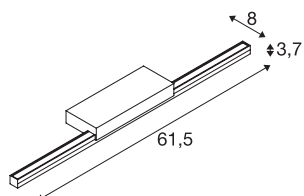

GLENOS® 60

indoor LED mirror light black CCT switch 3000/4000K

The GLENOS mirror light has a high-performance LED strip and a beautifully elegant, slimline appearance. The mirror light is available in black, white or grey and its L-shaped mounting profile ensures glare-free illumination of the mirror. Thanks to the integrated CCT switch, the light colour of the fitting can be alternated between 3000K and 4000K.

TECHNICAL DATA

Item no.:	1003506
Primary nominal voltage	220-240V ~50/60Hz mA/V
Secondary power / secondary voltage	500mA
Width	61.5 cm
Height	3.7 cm
Depth	8 cm
Net weight	0.543 kg
Gross weight	0.884 kg
IP Code	IP 20
Safety class	I
Assembly	Surface
Assembly details	Wall
Wattage	12 W
Lumen	1170 lm
Colour temperature	3000/4000 Kelvin
Beam angle	120 °
Color	black
CRI	80
LXXBXX data	L70B50
Minimum ambient temperature	-20 °C
Maximum ambient temperature	40 °C
BIG WHITE Page	241