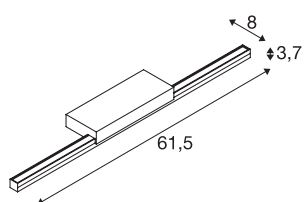

## GLENOS® 60

indoor LED mirror light grey CCT switch 3000/4000K

The GLENOS mirror light has a high-performance LED strip and a beautifully elegant, slimline appearance. The mirror light is available in black, white or grey and its L-shaped mounting profile ensures glare-free illumination of the mirror. The GLENOS mirror light has a high-performance LED strip and a beautifully elegant, slimline appearance. The mirror light is available in black, white or grey and its L-shaped mounting profile ensures glare-free illumination of the mirror. Thanks to the integrated CCT switch, the light colour of the fitting can be alternated between 3000K and 4000K.

## TECHNICAL DATA

Item no.:	1003508
Primary nominal voltage	220-240V ~50/60Hz mA/V
Secondary power / secondary voltage	500mA
Width	61.5 cm
Height	3.7 cm
Depth	8 cm
Net weight	0.536 kg
Gross weight	0.886 kg
IP Code	IP 20
Safety class	I
Assembly	Surface
Assembly details	Wall
Wattage	12 W
Lumen	1170 lm
Colour temperature	3000/4000 Kelvin
Beam angle	120 °
Color	grey
CRI	80
LXXBXX data	L70B50
Minimum ambient temperature	-20 °C
Maximum ambient temperature	40 °C
BIG WHITE Page	241