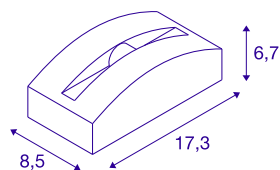

OUT-BEAM FRAME CW

Outdoor LED wall and ceiling mounted light anthracite 3000K

With the anthracite-coloured OUT-BEAM FRAME CW, you have an outdoor surface-mounted light which is ideally suited for accentuating buildings. This light is intended for use in both residential and public areas. Thanks to the OUT-BEAM FRAME CW you can illuminate historical or modern buildings with wonderful effects. With an expected lifespan of 30,000 hours, the LED light is extremely sustainable and requires little maintenance.

TECHNICAL DATA

Item no.:	1003518
Primary nominal voltage	100-277V ~50/60Hz mA/V
Secondary power / secondary voltage	700mA
Length	17.3 cm
Width	8.5 cm
Height	6.7 cm
Net weight	0.61 kg
Gross weight	0.653 kg
IP Code	IP 55
Safety class	I
Impact resistance class	IK03
Impact resistance	0,35 Joule
Assembly	Surface
Assembly details	Ceiling,Ground,Wall
Number of through-wires	10
Wattage	3.5 W
Lumen	60 lm
Colour temperature	3000 Kelvin
Color	anthracite
CRI	80
LXXBXX data	L70B50
Minimum ambient temperature	-20 °C