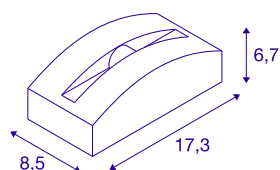

OUT-BEAM FRAME CW

Outdoor LED wall and ceiling mounted light white 3000K

With the white OUT-BEAM FRAME CW, you have an outdoor surface-mounted light which is ideally suited for accentuating buildings. This light is intended for use in both residential and public areas. Thanks to the OUT-BEAM FRAME CW you can illuminate historical or modern buildings with wonderful effects. With an expected lifespan of 30,000 hours, the LED light is extremely sustainable and requires little maintenance.

TECHNICAL DATA

Item no.:	1003519
Primary nominal voltage	100-277V ~50/60Hz mA/V
Secondary power / secondary voltage	700mA
Length	17.3 cm
Width	8.5 cm
Height	6.7 cm
Net weight	0.61 kg
Gross weight	0.653 kg
IP Code	IP 55
Safety class	I
Impact resistance class	IK03
Impact resistance	0,35 Joule
Assembly	Surface
Assembly details	Ceiling,Ground,Wall
Number of through-wires	10
Wattage	3.5 W
Lumen	60 lm
Colour temperature	3000 Kelvin
Color	white
CRI	80
LXXBXX data	L70B50
Minimum ambient temperature	-20 °C