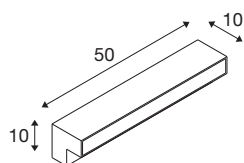

## L-LINE OUT 60 FL

Outdoor LED free-standing light anthracite CCT switch 3000/4000K

Whether in gardens, along the paths and driveways of residential buildings, hotels or restaurants - with its variety of lights, the L-LINE OUT family lights the way outdoors. Despite their individual differences, the individual members share a design vocabulary in L-shape, which stands out with its clear lines. And when it comes to lighting technology, there are no compromises: the choice of light colour (3000/4000K), which can be selected during the easy installation process, and IP protection class 65 are just some of the benefits of the L-LINE OUT.

## TECHNICAL DATA

Item no.:	1003535
Number of different light outlets	1
Primary nominal voltage	220-240V ~50/60Hz mA/V
Secondary power / secondary voltage	500mA
Length	50 cm
Width	10 cm
Height	10 cm
Net weight	1.7 kg
Gross weight	2.105 kg
IP Code	IP 65
Safety class	I
Impact resistance class	IK02
Impact resistance	0,2 Joule
Assembly	Surface
Assembly details	Ground
Wattage	11.5 W
Lumen	800 lm
Colour temperature	3000/4000 Kelvin
Color	anthracite
CRI	80
LXXBXX data	L70B50
Minimum ambient temperature	-20 °C