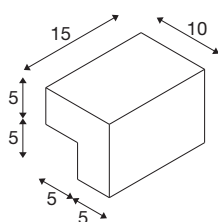

L-LINE OUT WL

Outdoor LED wall-mounted light anthracite CCT switch 3000/4000K

With its linear light variety, the L-LINE OUT family lights the way outdoors. Despite their individual differences, the individual members speak a common language of form, encapsulated in the clean lines of the letter "L". As far as lighting technology is concerned, there are no compromises: the CCT switch for easy selection of light colour temperature (3000 or 4000K) prior to installation), the straightforward installation process, and a protection rating of IP 65 are just some of the features that make the L-LINE OUT surface-mounted wall light a winner.

TECHNICAL DATA

Item no.:	1003539
Number of different light outlets	1
Primary nominal voltage	220-240V ~50/60Hz mA/V
Secondary power / secondary voltage	350mA
Width	15 cm
Height	10 cm
Depth	10 cm
Net weight	1.024 kg
Gross weight	1.237 kg
IP Code	IP 65
Safety class	I
Impact resistance class	IK02
Impact resistance	0,2 Joule
Assembly	Surface
Assembly details	Wall
Number of through-wires	10
Wattage	7 W
Lumen	570 lm
Colour temperature	3000/4000 Kelvin
Color	anthracite
CRI	80
LXXBXX data	L70B50