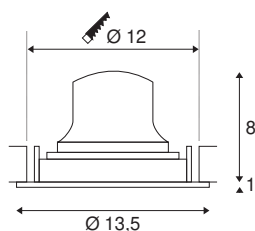

## TECHNICAL DATA

|                                     |             |
|-------------------------------------|-------------|
| Item no.:                           | 1003565     |
| Number of different light outlets   | 1           |
| Secondary power / secondary voltage | 500mA       |
| Height                              | 9 cm        |
| Diameter                            | 13.5 cm     |
| Installation diameter               | 12 cm       |
| Installation depth                  | 10 cm       |
| Net weight                          | 0.355 kg    |
| Gross weight                        | 0.38 kg     |
| IP Code                             | IP 20       |
| Safety class                        | III         |
| Impact resistance class             | IK02        |
| Impact resistance                   | 0,2 Joule   |
| Assembly                            | Recessed    |
| Assembly details                    | Ceiling     |
| Wattage                             | 17.55 W     |
| Lumen                               | 1460 lm     |
| Colour temperature                  | 2700 Kelvin |
| Beam angle                          | 20 °        |
| Color                               | white       |
| CRI                                 | 90          |
| UGR ≤                               | 19          |