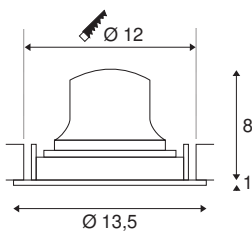

## TECHNICAL DATA

|                                     |             |
|-------------------------------------|-------------|
| Item no.:                           | 1003582     |
| Number of different light outlets   | 1           |
| Secondary power / secondary voltage | 500mA       |
| Height                              | 9 cm        |
| Diameter                            | 13.5 cm     |
| Installation diameter               | 12 cm       |
| Installation depth                  | 10 cm       |
| Net weight                          | 0.39 kg     |
| Gross weight                        | 0.45 kg     |
| IP Code                             | IP 20       |
| Safety class                        | III         |
| Impact resistance class             | IK02        |
| Impact resistance                   | 0,2 Joule   |
| Assembly                            | Recessed    |
| Assembly details                    | Ceiling     |
| Wattage                             | 17.55 W     |
| Lumen                               | 1550 lm     |
| Colour temperature                  | 3000 Kelvin |
| Beam angle                          | 40 °        |
| Color                               | black       |
| CRI                                 | 90          |
| UGR ≤                               | 19          |