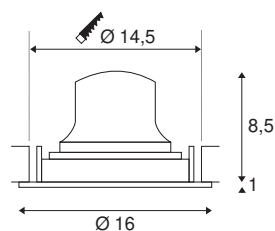

NUMINOS® MOVE DL L

Indoor LED recessed ceiling light white/white 2700K
40° rotating and pivoting

NUMINOS is the perfectly coordinated light system from SLV that combines function, design and technology. The various downlights and spotlights make a thousand lighting design options possible. This also includes NUMINOS® MOVE DL L, which impresses as a recessed ceiling light with the best workmanship and lighting quality. Ideal for unobtrusive, modern and space-saving lighting that draws the focus to objects or the room. The recessed ceiling light can convince with a power consumption of 25.41 watts, luminous flux of 2250 lumens, colour temperature of 2700 Kelvin and a high colour reproduction index of over 90. Installation is then done in no time at all. When do you choose NUMINOS ® from SLV?

TECHNICAL DATA

Item no.:	1003641
Number of different light outlets	1
Secondary power / secondary voltage	700mA
Height	9.5 cm
Diameter	16 cm
Installation diameter	14.5 cm
Installation depth	10.5 cm
Net weight	0.54 kg
Gross weight	0.68 kg
IP Code	IP 20
Safety class	III
Impact resistance class	IK02
Impact resistance	0,2 Joule
Assembly	Recessed
Assembly details	Ceiling
Wattage	25.41 W
Lumen	2250 lm
Colour temperature	2700 Kelvin
Beam angle	40 °
Color	white
CRI	90
UGR ≤	19