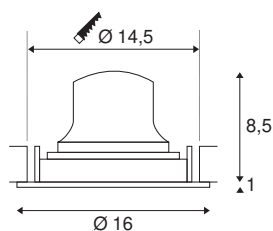

NUMINOS® MOVE DL L

Indoor LED recessed ceiling light white/chrome 2700K
40° rotating and pivoting

NUMINOS is the perfectly coordinated light system from SLV that combines function, design and technology. With a variety of downlights and spotlights, you can experience a thousand lighting design possibilities. Also with the NUMINOS® MOVE DL L recessed ceiling light, which convinces with the best workmanship and lighting quality. Ideal for discreet, modern and space-saving lighting that draws the focus to objects or the room. The recessed ceiling light convinces with a power consumption of 25.41 watts, luminous flux of 2150 lumens, colour temperature of 2700 Kelvin and a colour reproduction index of 90. Installation is then done in no time at all. When to choose NUMINOS from SLV – modular diversity awaits you.

TECHNICAL DATA

| | |
|-------------------------------------|-------------|
| Item no.: | 1003642 |
| Number of different light outlets | 1 |
| Secondary power / secondary voltage | 700mA |
| Height | 9.5 cm |
| Diameter | 16 cm |
| Installation diameter | 14.5 cm |
| Installation depth | 10.5 cm |
| Net weight | 0.54 kg |
| Gross weight | 0.68 kg |
| IP Code | IP 20 |
| Safety class | III |
| Impact resistance class | IK02 |
| Impact resistance | 0,2 Joule |
| Assembly | Recessed |
| Assembly details | Ceiling |
| Wattage | 25.41 W |
| Lumen | 2150 lm |
| Colour temperature | 2700 Kelvin |
| Beam angle | 40 ° |
| Color | white |
| CRI | 90 |
| UGR ≤ | 19 |