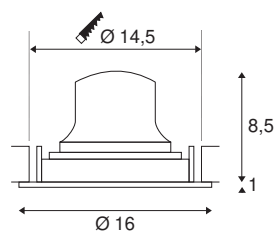

NUMINOS® MOVE DL L

Indoor LED recessed ceiling light white/white 2700K
55° rotating and pivoting

NUMINOS is the optimally coordinated light system from SLV that combines function, design and technology. This way, you can experience a thousand lighting design possibilities with different downlights and spotlights. This also includes NUMINOS® MOVE DL L, which impresses as a recessed ceiling light with the best workmanship and lighting quality. Ideal for discreet, modern and space-saving lighting that draws the focus to objects or the room. The recessed ceiling light convinces with a power consumption of 25.41 watts, luminous flux of 2250 lumens, colour temperature of 2700 Kelvin and a colour reproduction index of 90. Installation is then done in no time at all. When will you choose SLV's modular variety?

TECHNICAL DATA

| | |
|-------------------------------------|-------------|
| Item no.: | 1003644 |
| Number of different light outlets | 1 |
| Secondary power / secondary voltage | 700mA |
| Height | 9.5 cm |
| Diameter | 16 cm |
| Installation diameter | 14.5 cm |
| Installation depth | 10.5 cm |
| Net weight | 0.54 kg |
| Gross weight | 0.68 kg |
| IP Code | IP 20 |
| Safety class | III |
| Impact resistance class | IK02 |
| Impact resistance | 0,2 Joule |
| Assembly | Recessed |
| Assembly details | Ceiling |
| Wattage | 25.41 W |
| Lumen | 2250 lm |
| Colour temperature | 2700 Kelvin |
| Beam angle | 55 ° |
| Color | white |
| CRI | 90 |
| UGR ≤ | 22 |