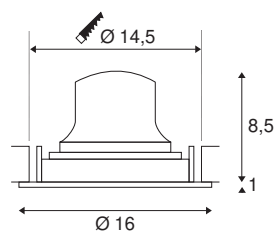

## TECHNICAL DATA

Item no.:	1003650
Number of different light outlets	1
Secondary power / secondary voltage	700mA
Height	9.5 cm
Diameter	16 cm
Installation diameter	14.5 cm
Installation depth	10.5 cm
Net weight	0.49 kg
Gross weight	0.524 kg
IP Code	IP 20
Safety class	III
Impact resistance class	IK02
Impact resistance	0,2 Joule
Assembly	Recessed
Assembly details	Ceiling
Wattage	25.41 W
Lumen	2300 lm
Colour temperature	3000 Kelvin
Beam angle	20 °
Color	black
CRI	90
UGR ≤	19