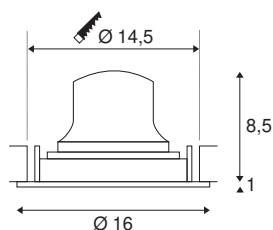

NUMINOS® MOVE DL L

Indoor LED recessed ceiling light white/black 3000K
20° rotating and pivoting

NUMINOS is the best possible coordinated light system from SLV that combines function, design and technology. This way, you can experience a thousand lighting design possibilities with a variety of downlights and spotlights. This also includes NUMINOS® MOVE DL L, which impresses as a recessed ceiling light with the best workmanship and lighting quality. Ideal for discreet, modern and space-saving lighting that directs the accent to objects or the room. The recessed ceiling light can convince with a power consumption of 25.41 watts, luminous flux of 2150 lumens, colour temperature of 3000 Kelvin and a high colour reproduction index of over 90. Installation is then done in no time at all. When to choose NUMINOS from SLV – modular diversity awaits you.

TECHNICAL DATA

Item no.:	1003661
Number of different light outlets	1
Secondary power / secondary voltage	700mA
Height	9.5 cm
Diameter	16 cm
Installation diameter	14.5 cm
Installation depth	10.5 cm
Net weight	0.49 kg
Gross weight	0.524 kg
IP Code	IP 20
Safety class	III
Impact resistance class	IK02
Impact resistance	0,2 Joule
Assembly	Recessed
Assembly details	Ceiling
Wattage	25.41 W
Lumen	2150 lm
Colour temperature	3000 Kelvin
Beam angle	20 °
Color	white
CRI	90
UGR ≤	22