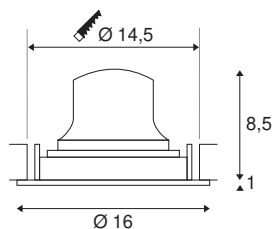

## NUMINOS® MOVE DL L

Indoor LED recessed ceiling light white/chrome 3000K  
40° rotating and pivoting

The NUMINOS light system from SLV perfectly combines function, design and technology. With different downlights and spotlights, you can experience a thousand lighting design possibilities. Like with the NUMINOS® MOVE DL L recessed ceiling light, which impresses with its high-quality workmanship and light. In this way, you can create unobtrusive, modern and space-saving lighting that draws the focus to objects or the room. The recessed ceiling light convinces with a power consumption of 25.41 watts, luminous flux of 2200 lumens, colour temperature of 3000 Kelvin and a colour reproduction index of 90. Installation is then done in no time at all. When to choose NUMINOS from SLV – modular diversity awaits you.

## TECHNICAL DATA

Item no.:	1003666
Number of different light outlets	1
Secondary power / secondary voltage	700mA
Height	9.5 cm
Diameter	16 cm
Installation diameter	14.5 cm
Installation depth	10.5 cm
Net weight	0.54 kg
Gross weight	0.68 kg
IP Code	IP 20
Safety class	III
Impact resistance class	IK02
Impact resistance	0,2 Joule
Assembly	Recessed
Assembly details	Ceiling
Wattage	25.41 W
Lumen	2200 lm
Colour temperature	3000 Kelvin
Beam angle	40 °
Color	white
CRI	90
UGR ≤	19