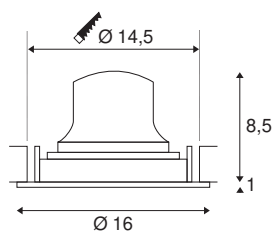

NUMINOS® MOVE DL L

Indoor LED recessed ceiling light white/white 3000K
55° rotating and pivoting

Design, technology and function in perfection: NUMINOS is the light system from SLV that combines everything. With different downlights and spotlights, you can experience a thousand lighting design possibilities. Like with the NUMINOS® MOVE DL L recessed ceiling light, which impresses with its high-quality workmanship and light. Ideal for unobtrusive, modern and space-saving lighting that draws the focus to objects or the room. The recessed ceiling light convinces with a power consumption of 25.41 watts, luminous flux of 2300 lumens, colour temperature of 3000 Kelvin and a colour reproduction index of 90. Installation is then done in no time at all. When will you choose SLV's modular variety?

TECHNICAL DATA

Item no.:	1003668
Number of different light outlets	1
Secondary power / secondary voltage	700mA
Height	9.5 cm
Diameter	16 cm
Installation diameter	14.5 cm
Installation depth	10.5 cm
Net weight	0.54 kg
Gross weight	0.68 kg
IP Code	IP 20
Safety class	III
Impact resistance class	IK02
Impact resistance	0,2 Joule
Assembly	Recessed
Assembly details	Ceiling
Wattage	25.41 W
Lumen	2300 lm
Colour temperature	3000 Kelvin
Beam angle	55 °
Color	white
CRI	90
UGR ≤	22