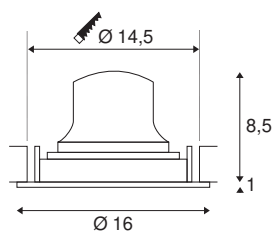

NUMINOS® MOVE DL L

Indoor LED recessed ceiling light black/white 4000K
40° rotating and pivoting

The NUMINOS light system from SLV skilfully combines function, design and technology. With a variety of downlights and spotlights, you provide a thousand lighting design options. This also includes NUMINOS® MOVE DL L, which impresses as a recessed ceiling light with the best workmanship and lighting quality. In this way, you can create unobtrusive, modern and space-saving lighting that draws the focus to objects or the room. The recessed ceiling light has a power consumption of 25.41 watts, a luminous flux of 2450 lumens, a colour temperature of 4000 Kelvin and a good colour reproduction index of over 90. Installation is then done in no time at all. When to choose NUMINOS from SLV – modular diversity awaits you.

TECHNICAL DATA

Item no.:	1003677
Number of different light outlets	1
Secondary power / secondary voltage	700mA
Height	9.5 cm
Diameter	16 cm
Installation diameter	14.5 cm
Installation depth	10.5 cm
Net weight	0.49 kg
Gross weight	0.524 kg
IP Code	IP 20
Safety class	III
Impact resistance class	IK02
Impact resistance	0,2 Joule
Assembly	Recessed
Assembly details	Ceiling
Wattage	25.41 W
Lumen	2450 lm
Colour temperature	4000 Kelvin
Beam angle	40 °
Color	black
CRI	90
UGR ≤	19