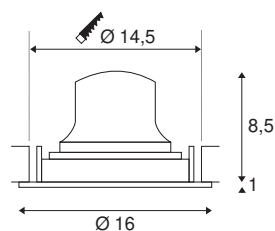

NUMINOS® MOVE DL L

Indoor LED recessed ceiling light white/chrome 4000K
20° rotating and pivoting

Design, technology and function in perfection: NUMINOS is the light system from SLV that combines everything. The different downlights and spotlights make a thousand lighting design options possible. Like with the NUMINOS® MOVE DL L recessed ceiling light, which impresses with its high-quality workmanship and light. Ideal for discreet, modern and space-saving lighting that directs the accent to objects or the room. The recessed ceiling light convinces with a power consumption of 25.41 watts, luminous flux of 2350 lumens, colour temperature of 4000 Kelvin and a colour reproduction index of 90. Installation is then done in no time at all. When do you choose NUMINOS ® from SLV?

TECHNICAL DATA

| | |
|-------------------------------------|-------------|
| Item no.: | 1003687 |
| Number of different light outlets | 1 |
| Secondary power / secondary voltage | 700mA |
| Height | 9.5 cm |
| Diameter | 16 cm |
| Installation diameter | 14.5 cm |
| Installation depth | 10.5 cm |
| Net weight | 0.54 kg |
| Gross weight | 0.68 kg |
| IP Code | IP 20 |
| Safety class | III |
| Impact resistance class | IK02 |
| Impact resistance | 0,2 Joule |
| Assembly | Recessed |
| Assembly details | Ceiling |
| Wattage | 25.41 W |
| Lumen | 2350 lm |
| Colour temperature | 4000 Kelvin |
| Beam angle | 20 ° |
| Color | white |
| CRI | 90 |
| UGR ≤ | 19 |