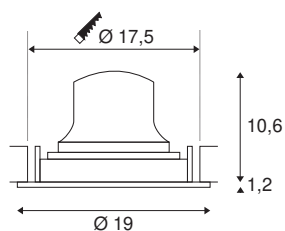

## NUMINOS® MOVE DL XL

Indoor LED recessed ceiling light black/chrome 2700K  
20° rotating and pivoting

The NUMINOS light system from SLV combines technology, design and functionality like no other. This way, you can experience a thousand lighting design possibilities with different downlights and spotlights. This also includes NUMINOS® MOVE DL XL, which impresses as a recessed ceiling light with the best workmanship and lighting quality. Ideal for discreet, modern and space-saving lighting that draws the focus to objects or the room. The recessed ceiling light can convince with a power consumption of 37.4 watts, luminous flux of 3400 lumens, colour temperature of 2700 Kelvin and a high colour reproduction index of over 90. Installation is then done in no time at all. When do you choose NUMINOS ® from SLV?

## TECHNICAL DATA

Item no.:	1003699
Number of different light outlets	1
Secondary power / secondary voltage	1050mA
Height	11.8 cm
Diameter	19 cm
Installation diameter	17.5 cm
Installation depth	13 cm
Net weight	0.7 kg
Gross weight	0.89 kg
IP Code	IP 20
Safety class	III
Impact resistance class	IK02
Impact resistance	0,2 Joule
Assembly	Recessed
Assembly details	Ceiling
Wattage	37.4 W
Lumen	3400 lm
Colour temperature	2700 Kelvin
Beam angle	20 °
Color	black
CRI	90
UGR ≤	19