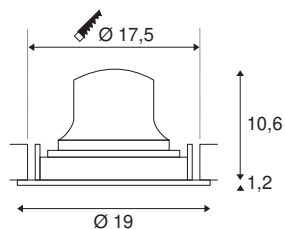

NUMINOS® MOVE DL XL

Indoor LED recessed ceiling light black/chrome 2700K
55° rotating and pivoting

The NUMINOS light system from SLV combines technology, design and functionality like no other. With different downlights and spotlights, you provide a thousand lighting design possibilities. Like with the NUMINOS® MOVE DL XL recessed ceiling light, which impresses with its high-quality workmanship and light. Ideal for discreet, modern and space-saving lighting that draws the focus to objects or the room. The recessed ceiling light can convince with a power consumption of 37.4 watts, luminous flux of 3400 lumens, colour temperature of 2700 Kelvin and a high colour reproduction index of over 90. Installation is then done in no time at all. When to choose NUMINOS from SLV – modular diversity awaits you.

TECHNICAL DATA

Item no.:	1003705
Number of different light outlets	1
Secondary power / secondary voltage	1050mA
Height	11.8 cm
Diameter	19 cm
Installation diameter	17.5 cm
Installation depth	13 cm
Net weight	0.7 kg
Gross weight	0.89 kg
IP Code	IP 20
Safety class	III
Impact resistance class	IK02
Impact resistance	0,2 Joule
Assembly	Recessed
Assembly details	Ceiling
Wattage	37.4 W
Lumen	3400 lm
Colour temperature	2700 Kelvin
Beam angle	55 °
Color	black
CRI	90
UGR ≤	19