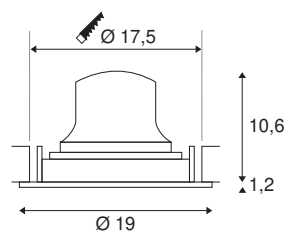

NUMINOS® MOVE DL XL

Indoor LED recessed ceiling light white/chrome 2700K
20° rotating and pivoting

The NUMINOS light system from SLV combines technology, design and functionality like no other. With a variety of downlights and spotlights, you provide a thousand lighting design options. Like with the NUMINOS® MOVE DL XL recessed ceiling light, which impresses with its high-quality workmanship and light. In this way, you can create discreet, modern and space-saving lighting that draws the focus to objects or the room. The recessed ceiling light can convince with a power consumption of 37.4 watts, luminous flux of 3400 lumens, colour temperature of 2700 Kelvin and a high colour reproduction index of over 90. This means that simple installation is a mere formality. When will you choose SLV's modular variety?

TECHNICAL DATA

Item no.:	1003711
Number of different light outlets	1
Secondary power / secondary voltage	1050mA
Height	11.8 cm
Diameter	19 cm
Installation diameter	17.5 cm
Installation depth	13 cm
Net weight	0.7 kg
Gross weight	0.89 kg
IP Code	IP 20
Safety class	III
Impact resistance class	IK02
Impact resistance	0,2 Joule
Assembly	Recessed
Assembly details	Ceiling
Wattage	37.4 W
Lumen	3400 lm
Colour temperature	2700 Kelvin
Beam angle	20 °
Color	white
CRI	90
UGR ≤	19